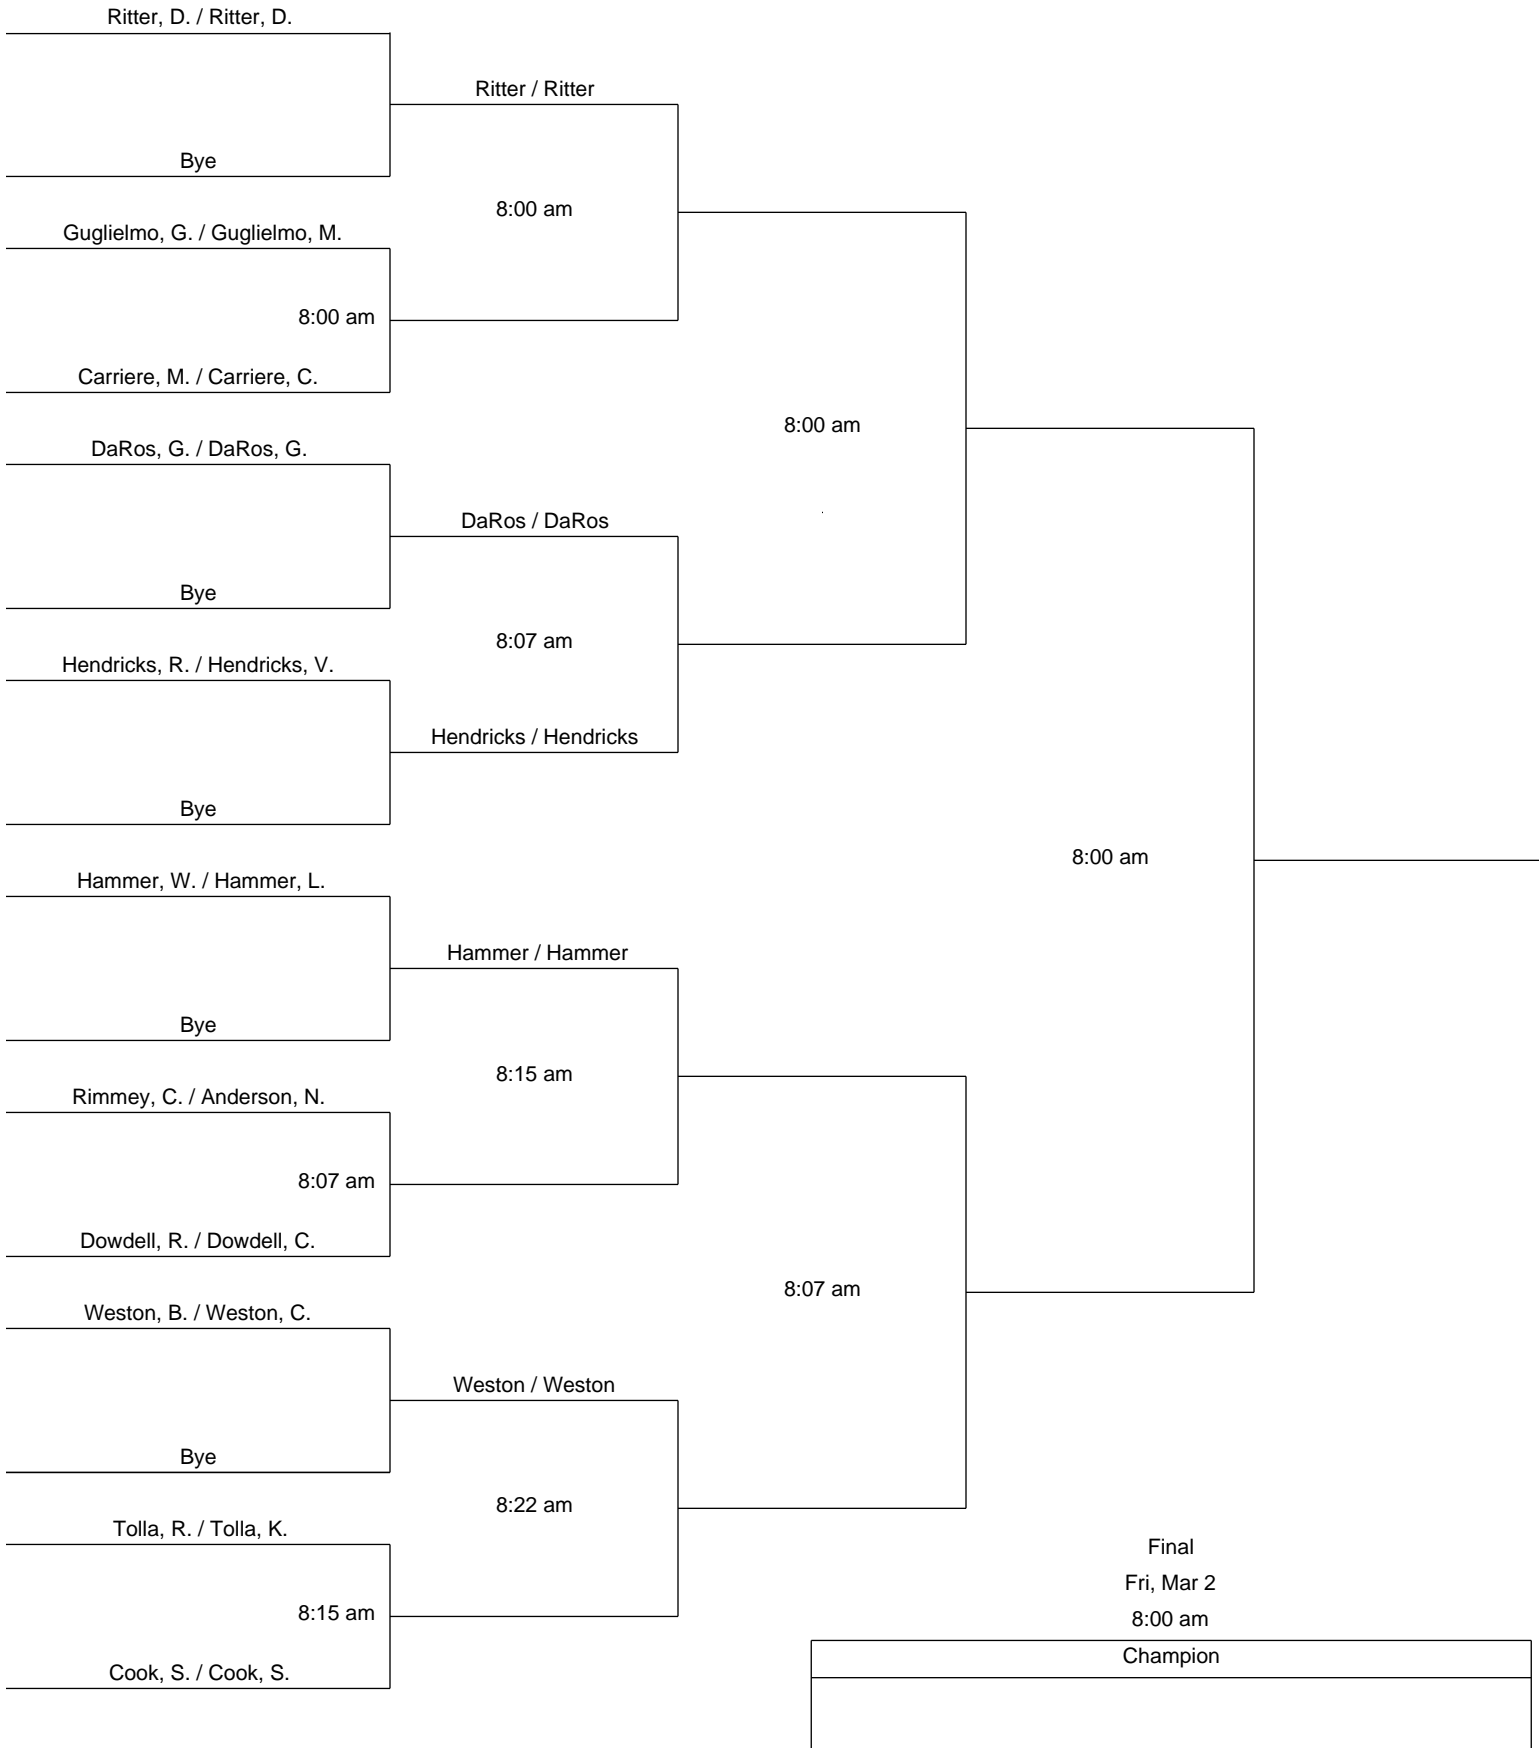

## Flight 1

### UPPER HALF

Round of 32  
Fri, Jan 27

Round of 16  
Sat, Feb 4

Quarterfinal  
Mon, Feb 13

Semifinal  
Wed, Feb 22